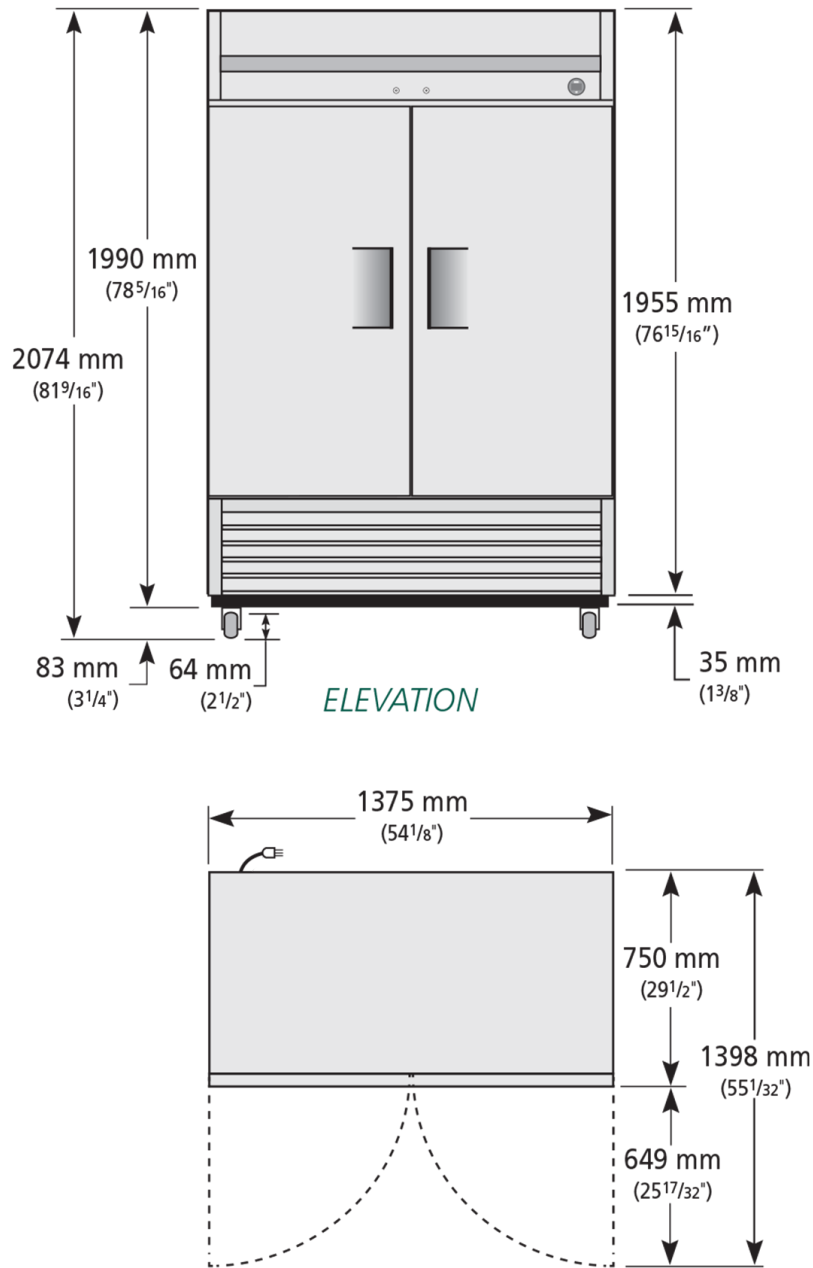

# T-49-HC-LD

 Upright Foodservice Refrigerator, 2 Full Solid Swing Doors

Dimensions		Build		Technical	
External Width (mm)	1375	Door Description	2 Full Solid Swing Doors	Temperature Holding	0.5 : 3.3°C
External Depth (mm)	750	Exterior Construction	Stainless steel front, aluminium sides & rear	Refrigerant	R290
External Height (mm)	2074	Interior Construction	Clear coated aluminium, stainless steel base	Voltage / Frequency / Phase	220-240V/50-60Hz/1
Exclusions	Depth does not include 13 mm for rear access panel.	Air Intake Position	Front	Amps	2.2
Net Volume (Litres)	914	Ventilation Position	Rear	Wattage	506
Gross Volume (Litres)	1388	Clearance Required	26 mm rear, zero sides	Climate Class	4
Supplied Shelves	8	Cord Length (Meters)	2.74	Operating Statement	Regular Duty: This appliance is intended for use in ambient temperatures up to 30°C.
Shelf Size (L x D mm)	624 x 569	Internal Lighting	LED	Testing Standard	EN 16825
Internal Net Height (mm)	1300	Standard w/ Locks	standard	EEC	D
Unpackaged Weight (kg)	166			EEl	73
Packaged Weight (kg)	177			kWh/24hr	4.20
Packaged Dimensions (W x D x H mm)	1486 x 902 2134			kWh/Annum	1533
Supplied Supports	ø 64 mm castors (83 mm height)			Defrost Type	Auto

Specifications subject to change without notice.  
Chart dimensions rounded up to the next whole millimeter (inches rounded up to the 1/8")

UK & Ireland [0800 783 2049](tel:08007832049)  
 EMEA [+41 61 563 07 05](tel:+41615630705)  
 Australia [+61 2 9619 9999](tel:+61296199999)

# T-49-HC-LD

🇬🇧 Upright Foodservice Refrigerator, 2 Full Solid Swing Doors

Specifications subject to change without notice.  
Chart dimensions rounded up to the next whole millimeter (inches rounded up to the 1/8")